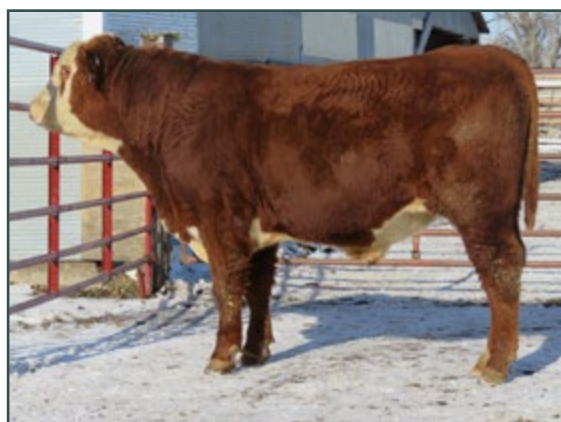

WJS MIDWAY ADDITION 292L

Reg. 44525378 Tattoo: 292L Calved: 4/14/2023

HYALITE RESOURCE 774
R ADDITION 6110
R MISS NEW YORK 053

R 4EVER 6436
WJS MIDWAY 4 EVER LADY 767H
WJS MIDWAY CROWN LADY 263E

HYALITE RESOURCE 331
HYALITE W485 LASS 205
SHF YORK 19H Y02
LCG DORAS SECRET 100Y
HYALITE FOREMOST 302
R MISS PUCKSTER 691
HH W124 TRIPLECROWN A132
WJS MIDWAY LITTLE CLASSY 231Y

CED	BW	WW	Milk	YW	CEM	MCW	FAT	REA	MARB.
-1.2	4	73	27	122	1.4	115	0.013	0.56	0.17

Performance & Indexes	BW	BWR	205 Wt	WWR	Dec. 27 Wt.	Scrotal	BMI	BII	CHB
	99	104	581	102	1375	40 cm	335	426	134

If you are looking for a solid red bull with big goggles that has awesome EPD's, here he is. Huge outline, long, deep and lots of muscle. Great bull.