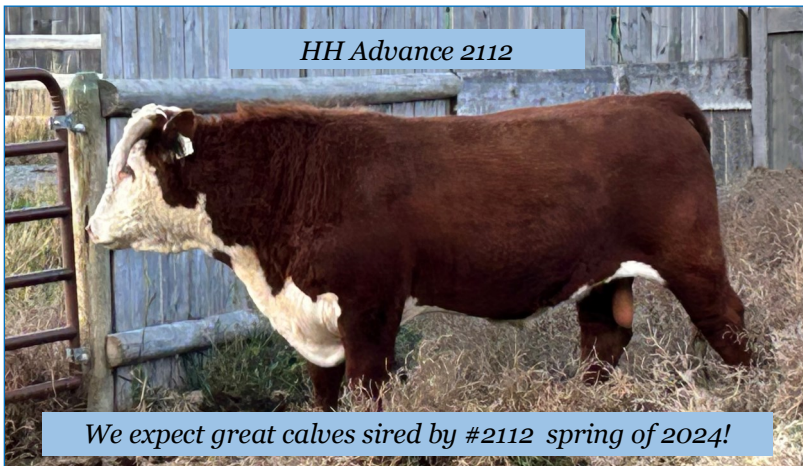

Curlew Cattle Company

Over 40 years of Line One Breeding has help create our docile cow herd with extremely good udders, great milk production, high fertility, and calves that weigh up in the fall.

HH Advance 2112

We expect great calves sired by #2112 spring of 2024!

FOR SALE BY PRIVATE TREATY

Bulls - Heifers - Cows

Howard & Lynn Moss

895 Whitetail Road Whitehall, MT 59759

(406) 287-9947