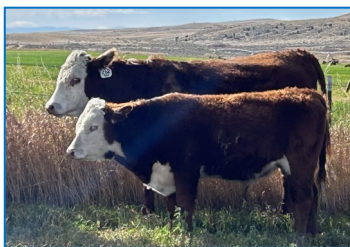

Curlew Cattle Company

Over 40 years of Line One Breeding has help create our docile cow herd with extremely good udders, great milk production, high fertility, and calves that weigh up in the fall.

HH Advance 2112

We expect great calves sired by #2112 spring of 2024!

FOR SALE BY PRIVATE TREATY

Bulls - Heifers - Cows

Howard & Lynn Moss

895 Whitetail Road Whitehall, MT 59759

(406) 287-9947